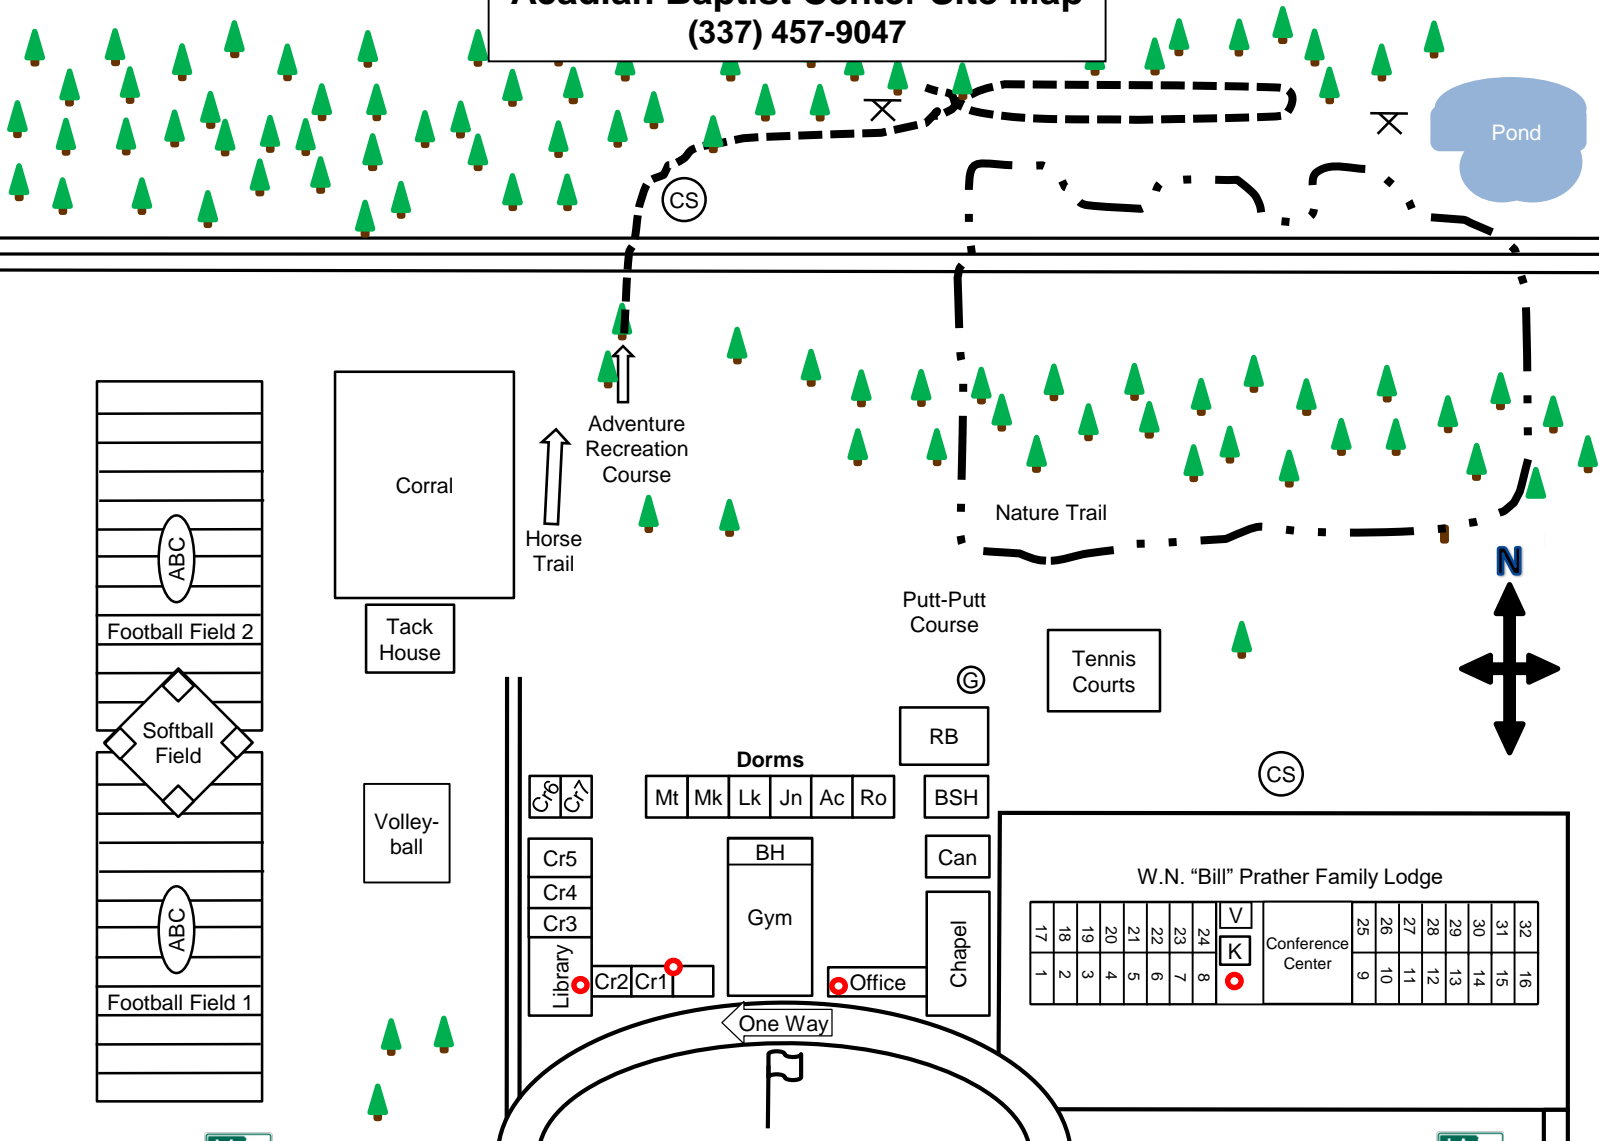

Acadian Baptist Center Site Map

(337) 457-9047

Academy Drive LA 370

Academy Drive LA 370

- Legend**
- Adventure Recreation Course
 - BH Bath House
 - Mt-Ro Dorms
 - BSH Boys' Staff House
 - Camper Park
 - Can Canteen
 - Cr1-Cr7 Conference Rooms
 - CS Campfire Site
 - Family Cabin
 - F Fountain
 - G Gazebo
 - GS Gift Shop
 - K Kitchen
 - Nature Trail
 - X Picnic Pavilion
 - V Vending
 - PG Prayer Garden
 - RB Recreation Building
 - Restroom