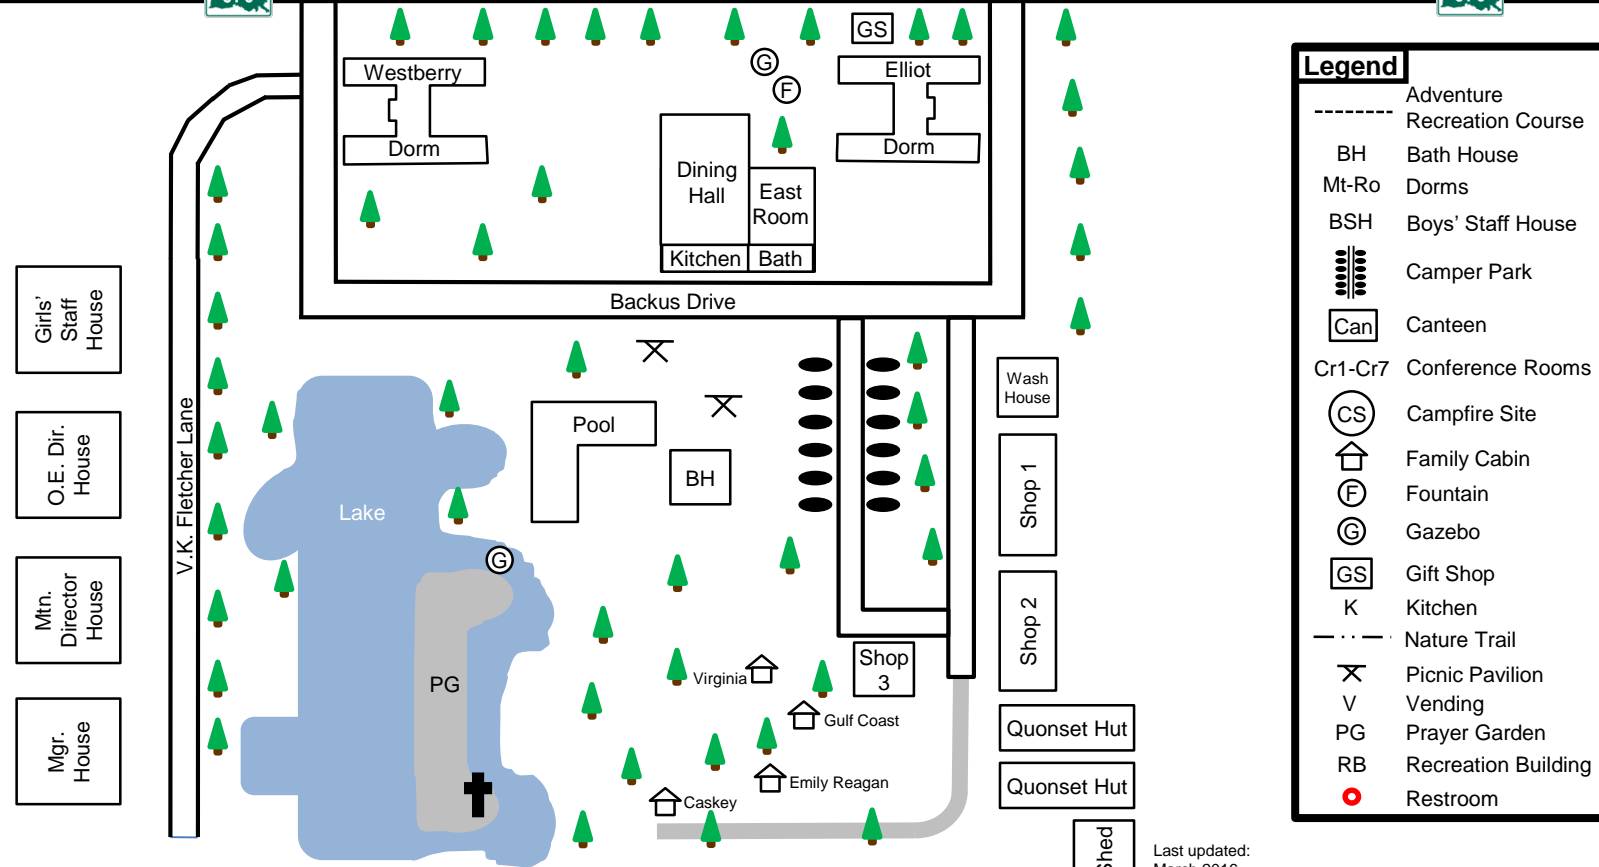

Acadian Baptist Center Site Map

(337) 457-9047

Academy Drive LA 370

Academy Drive LA 370

- Legend**
- Adventure Recreation Course
 - BH Bath House
 - Mt-Ro Dorms
 - BSH Boys' Staff House
 - Camper Park
 - Can Canteen
 - Cr1-Cr7 Conference Rooms
 - CS Campfire Site
 - Family Cabin
 - F Fountain
 - G Gazebo
 - GS Gift Shop
 - K Kitchen
 - Nature Trail
 - X Picnic Pavilion
 - V Vending
 - PG Prayer Garden
 - RB Recreation Building
 - Restroom