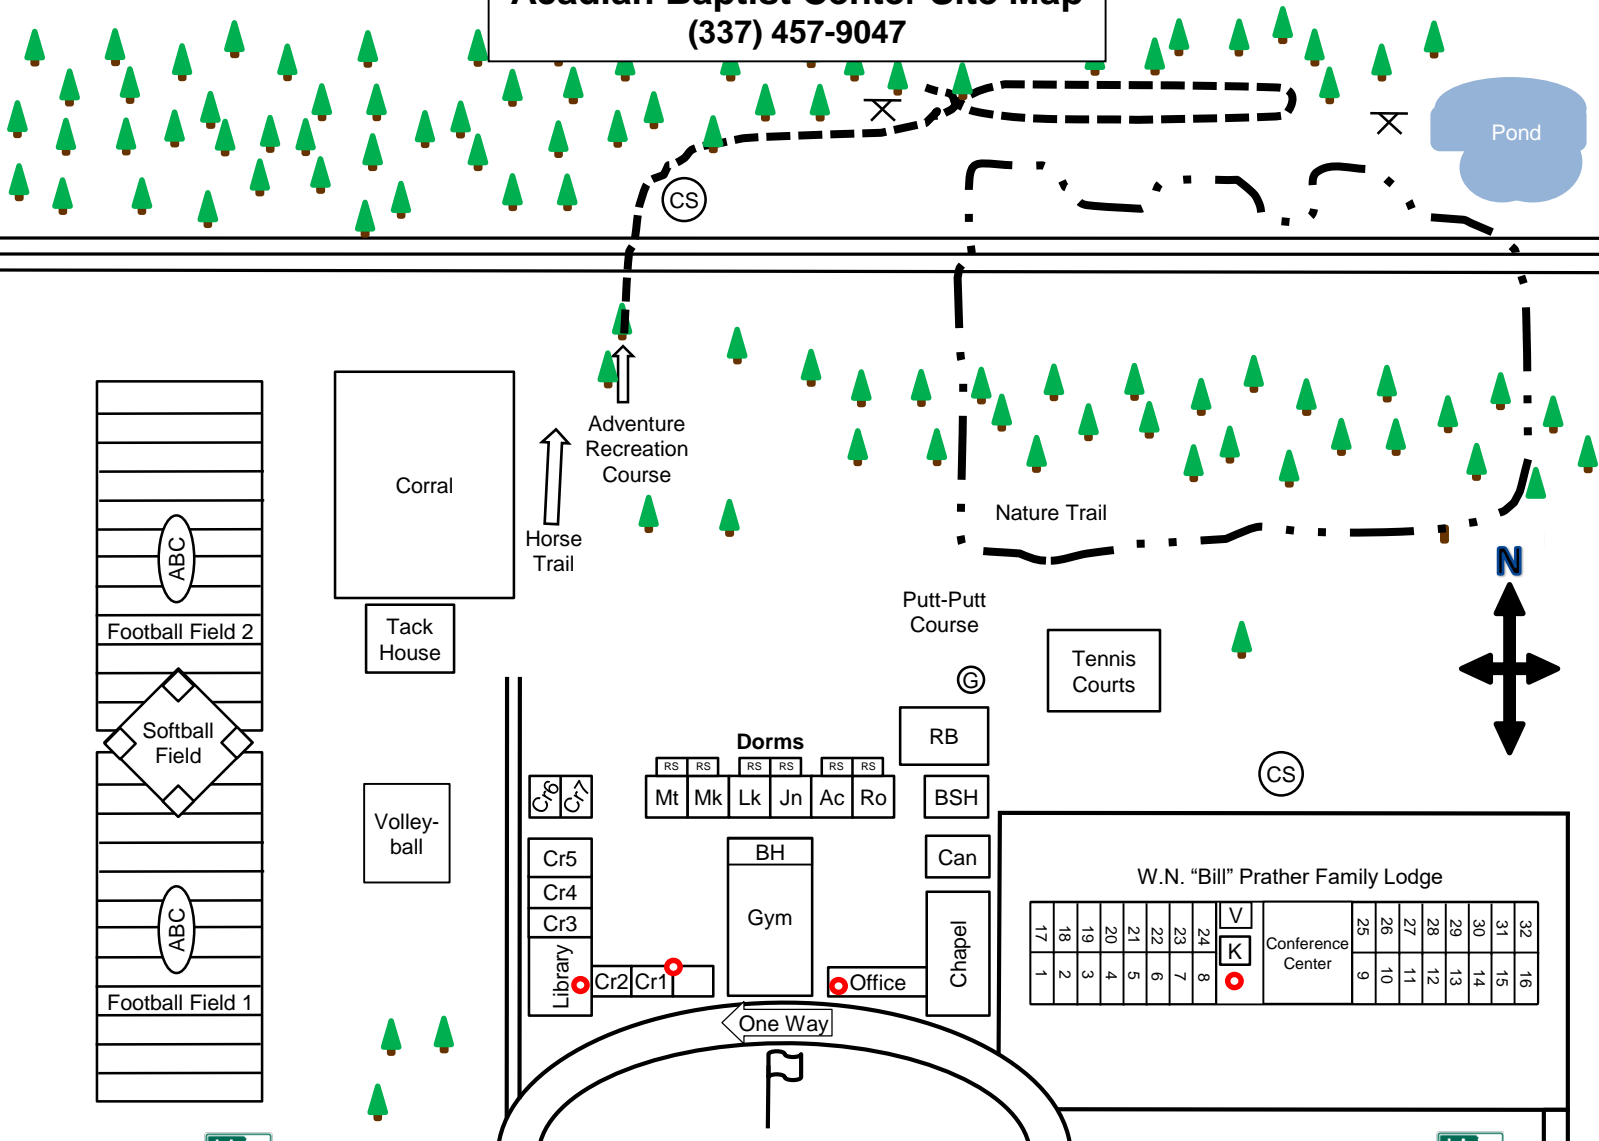

# Acadian Baptist Center Site Map

(337) 457-9047

W.N. "Bill" Prather Family Lodge

17	18	19	20	21	22	23	24	V	25	26	27	28	29	30	31	32
1	2	3	4	5	6	7	8	K	9	10	11	12	13	14	15	16

Academy Drive LA 370

Academy Drive LA 370

**Legend**

- Adventure Recreation Course
- BH Bath House
- Mt-Ro Dorms
- BSH Boys' Staff House
- Camper Park
- Can Canteen
- Cr1-Cr7 Conference Rooms
- CS Campfire Site
- Family Cabin
- F Fountain
- G Gazebo
- GS Gift Shop
- K Kitchen
- Nature Trail
- X Picnic Pavilion
- V Vending
- PG Prayer Garden
- RB Recreation Building
- Restroom