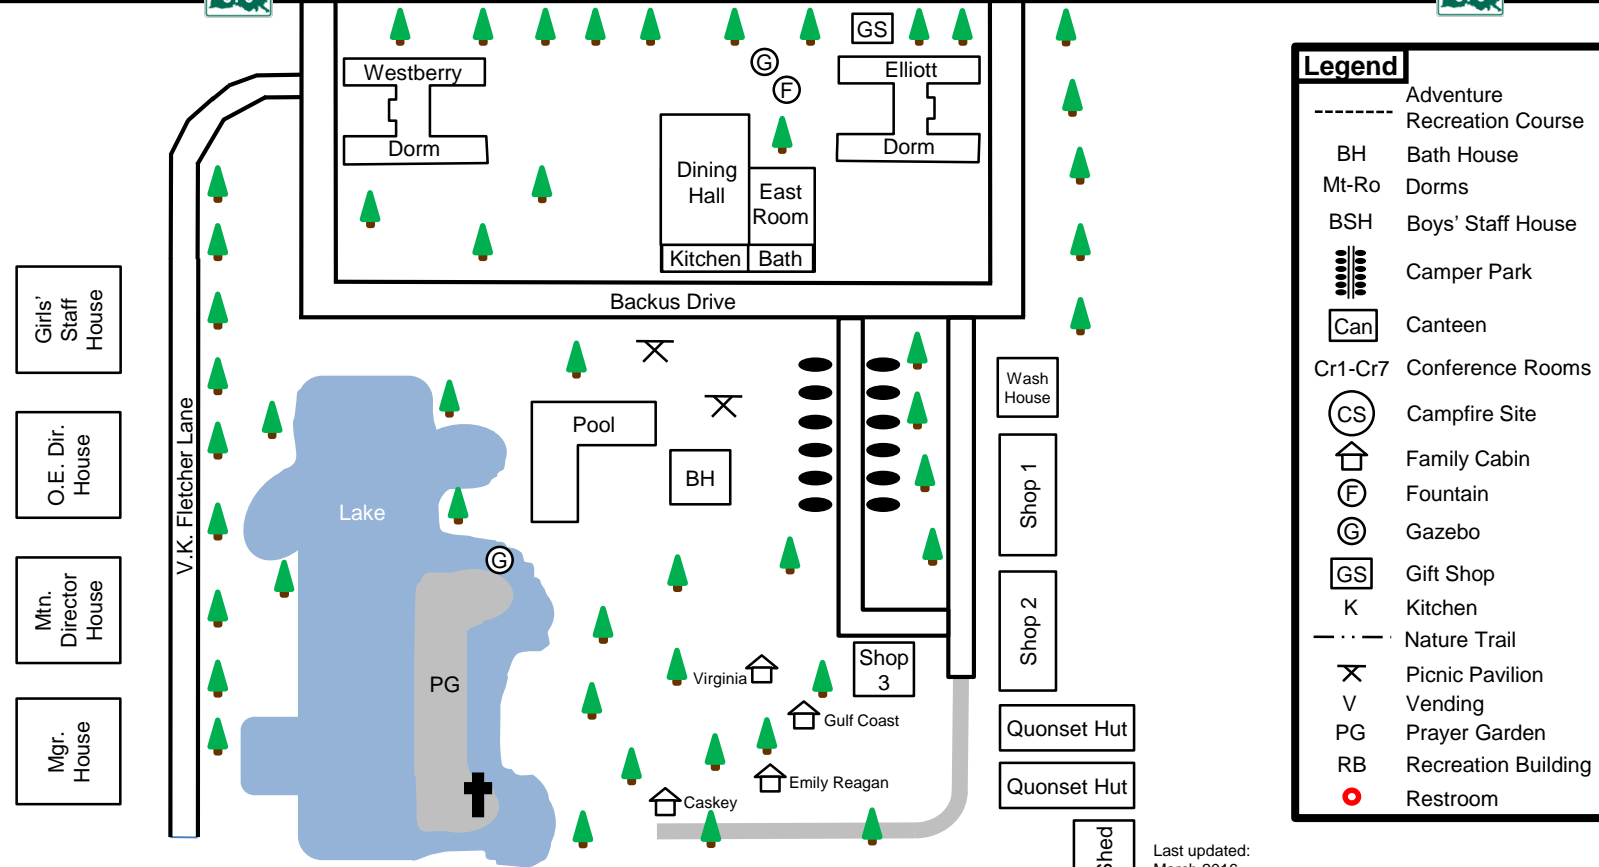

# Acadian Baptist Center Site Map

(337) 457-9047

W.N. "Bill" Prather Family Lodge

17	18	19	20	21	22	23	24	V	25	26	27	28	29	30	31	32
1	2	3	4	5	6	7	8	K	9	10	11	12	13	14	15	16

Academy Drive LA 370

Academy Drive LA 370

**Legend**

- Adventure Recreation Course
- BH Bath House
- Mt-Ro Dorms
- BSH Boys' Staff House
- Camper Park
- Can Canteen
- Cr1-Cr7 Conference Rooms
- CS Campfire Site
- Family Cabin
- F Fountain
- G Gazebo
- GS Gift Shop
- K Kitchen
- Nature Trail
- X Picnic Pavilion
- V Vending
- PG Prayer Garden
- RB Recreation Building
- Restroom